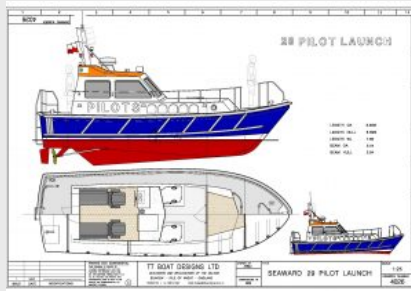

Seaward Nelson 29

Seaward Nelson 29 Harbour Launch and Harbour Pilot Boat

The Seaward Nelson 29 shares the same sea-kindly semi-displacement hull form as her larger sisters the ubiquitous Nelson 35, 40 and 42. She is available either as a service/patrol boat or in the dedicated aft wheelhouse, mid-engine pilot boat layout.

Seaward Nelson 29
Pilot Boat
arrangement

Seaward Nelson 29
Service Launch
arrangement