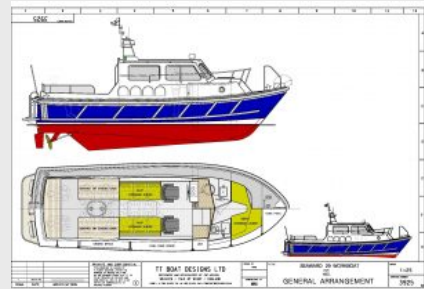

Seaward Nelson 29

Seaward Nelson 29 Harbour Launch and Harbour Pilot Boat

The Seaward Nelson 29 shares the same sea-kindly semi-displacement hull form as her larger sisters the ubiquitous Nelson 35, 40 and 42. She is available either as a service/patrol boat or in the dedicated aft wheelhouse, mid-engine pilot boat layout.

Seaward Nelson 29
Pilot Boat
arrangement

Seaward Nelson 29
Service Launch
arrangement