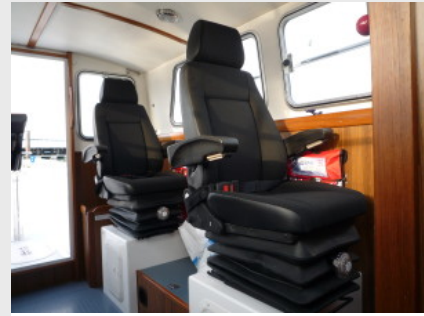

Seaward Nelson 29
Service Launch